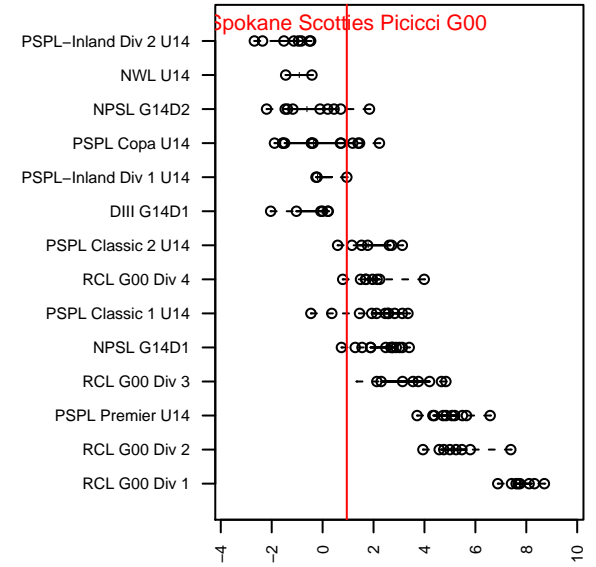

Spokane Scotties Picicci G00

Spokane Scotties
 Spokane, WA
 G00 total strength=872
 attack=1.31 defense=1.26
 fall league = PSPL–Inland Div 1 U14
 spr league = Spr PSPL–Inland Div 1 U14
 notes= blue

alt names used:
 SPOKANE SCOTTIES GU14 PICICCI (WA)
 Scotties
 IEYSA Scotties G00 Picicci
 IEYSA Scotties G00 Picicci

Venues played:
 2014 Olivia Chaffin GU14
 2014 Les Schwab NW Cup U14 Gold / Silver U
 2014 PSPL–Inland Div 1 U14
 2014 Spr PSPL–Inland Div 1 U14

Spokane Scotties Picicci G00
 Dots are actual minus expected GF (blue circles) and GA (red triangles).
 Blue line is smoothed change in attack strength. Red is smoothed change in defense strength.

**attack and defense variance (black dot)
relative to other teams
and top 10 in region**

**attack and defense rating
relative to others at age
and all opponents in last 13 months**

Performance relative to 13 month average